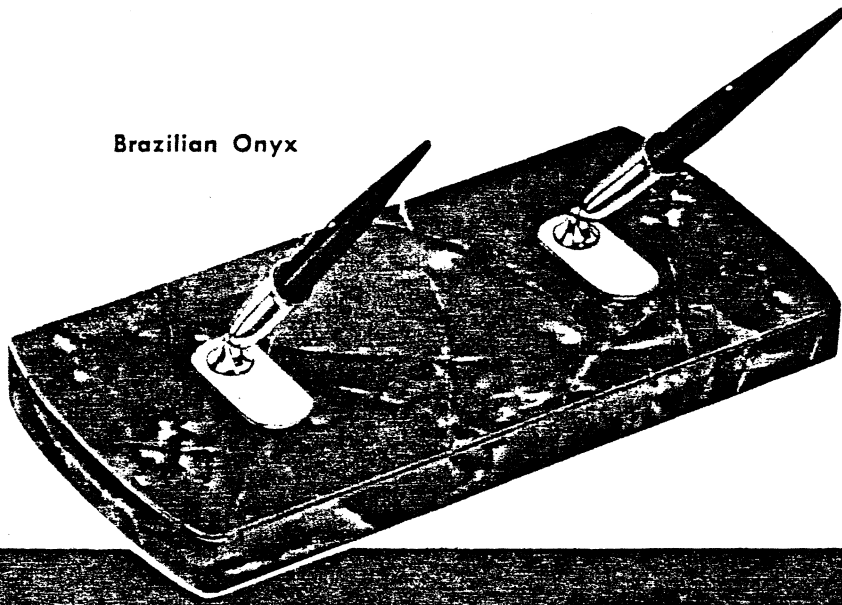

Brazilian Onyx